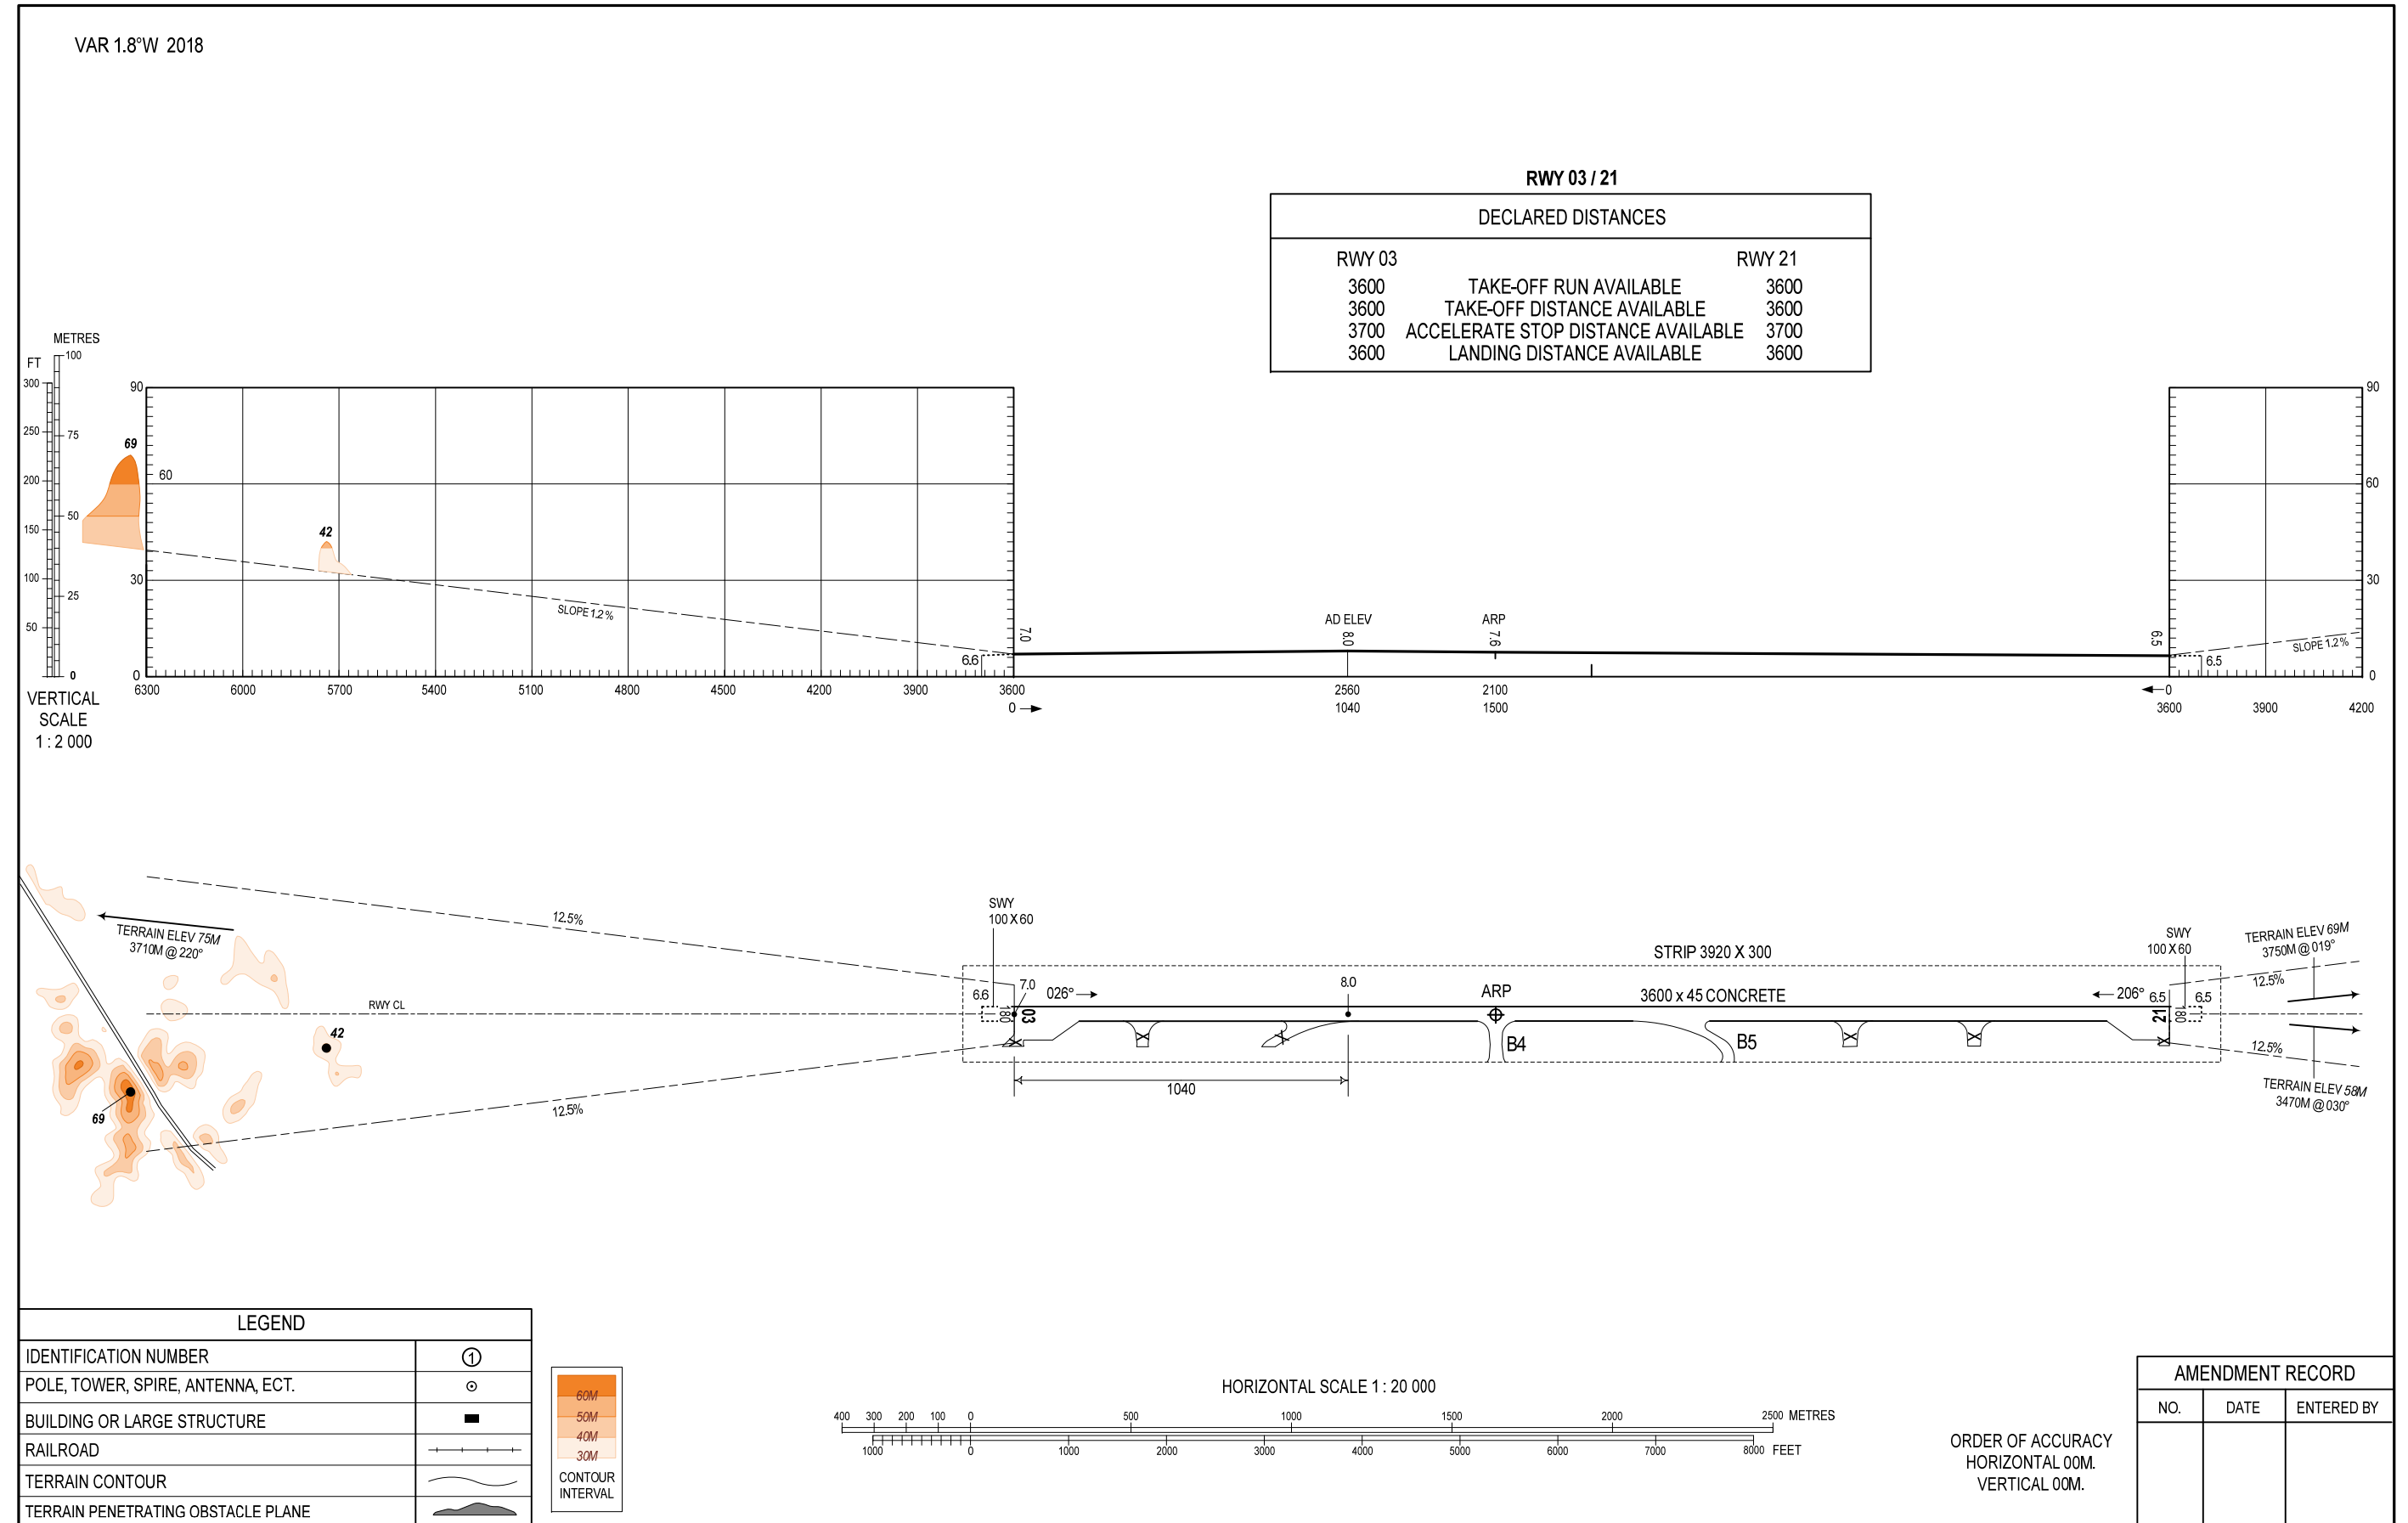

DIMENSIONS AND ELEVATIONS IN METRES

AERODROME ABSTACLE CHART - ICAO
TYPE A (OPERATION LIMITATIONS)

QUANG NINH/VAN DON INTL (VVD)

CHANGE: NEW CHART.