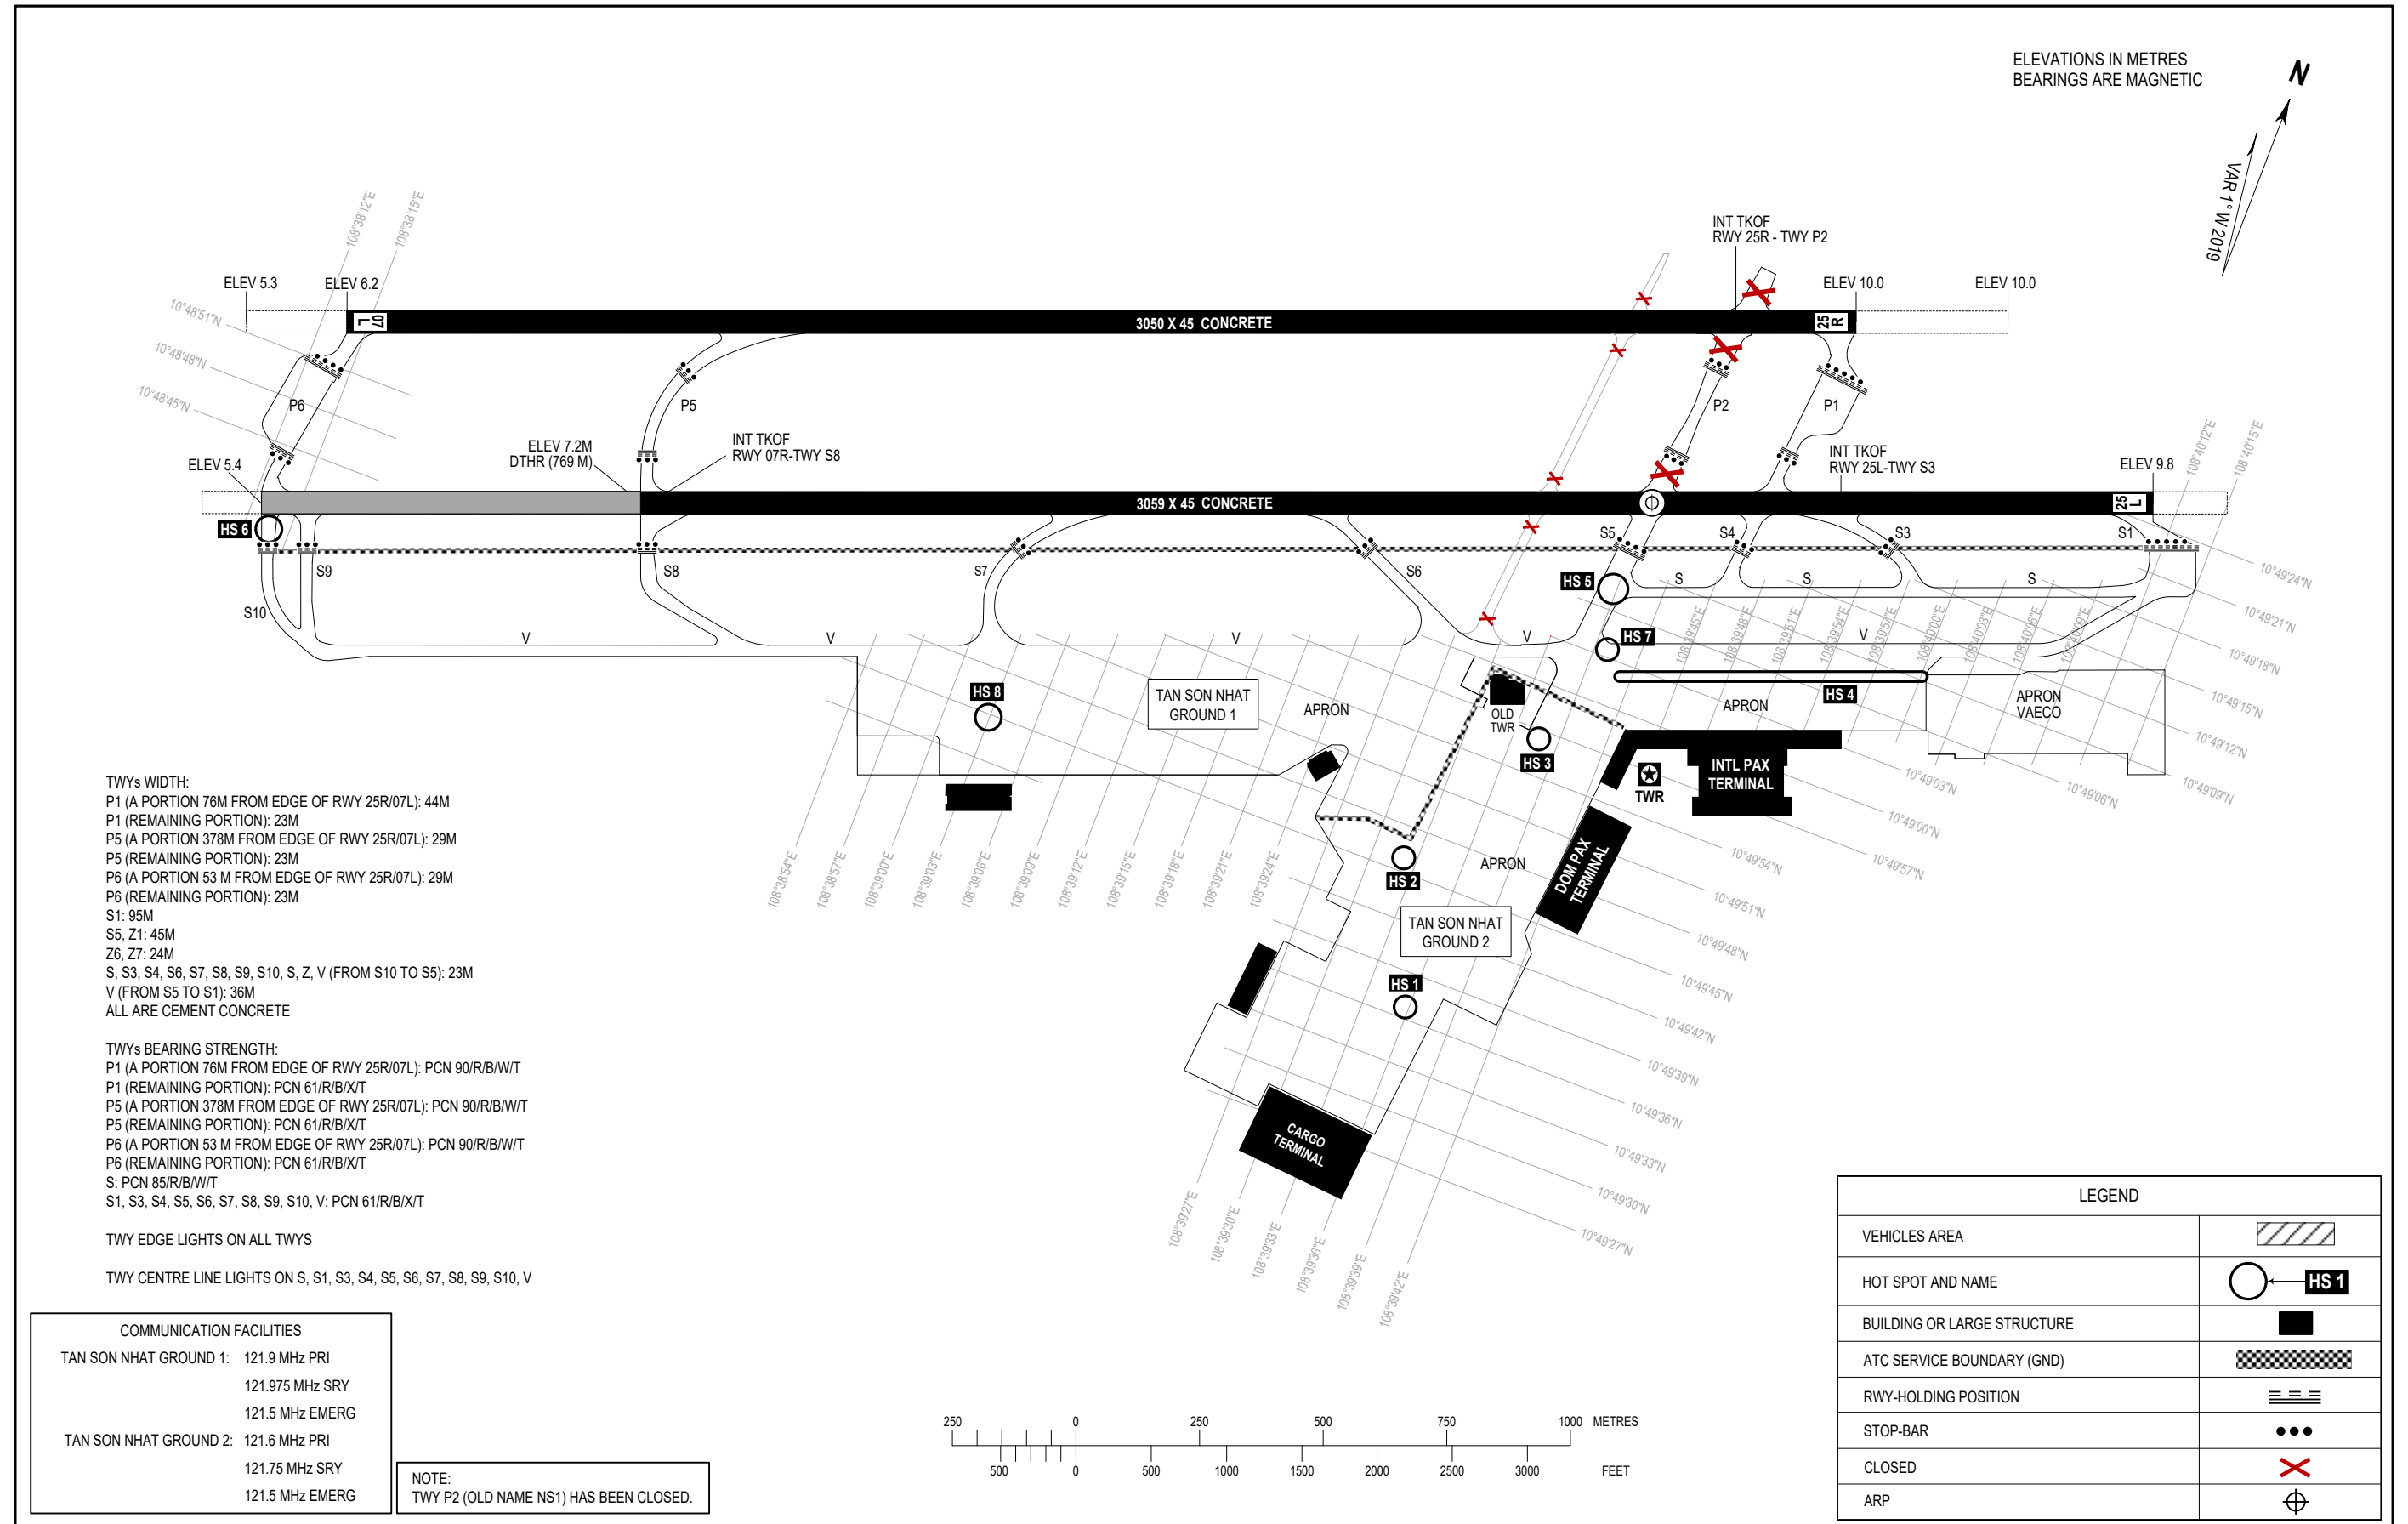

**AERODROME GROUND
MOVEMENT CHART - ICAO**

APRON ELEV 10M

TWR: 118.7
GND: 121.9 PRI
121.6 SRY

HO CHI MINH/TAN SON NHAT INTL (VVTS)

CHANGE: NEW FOMART.