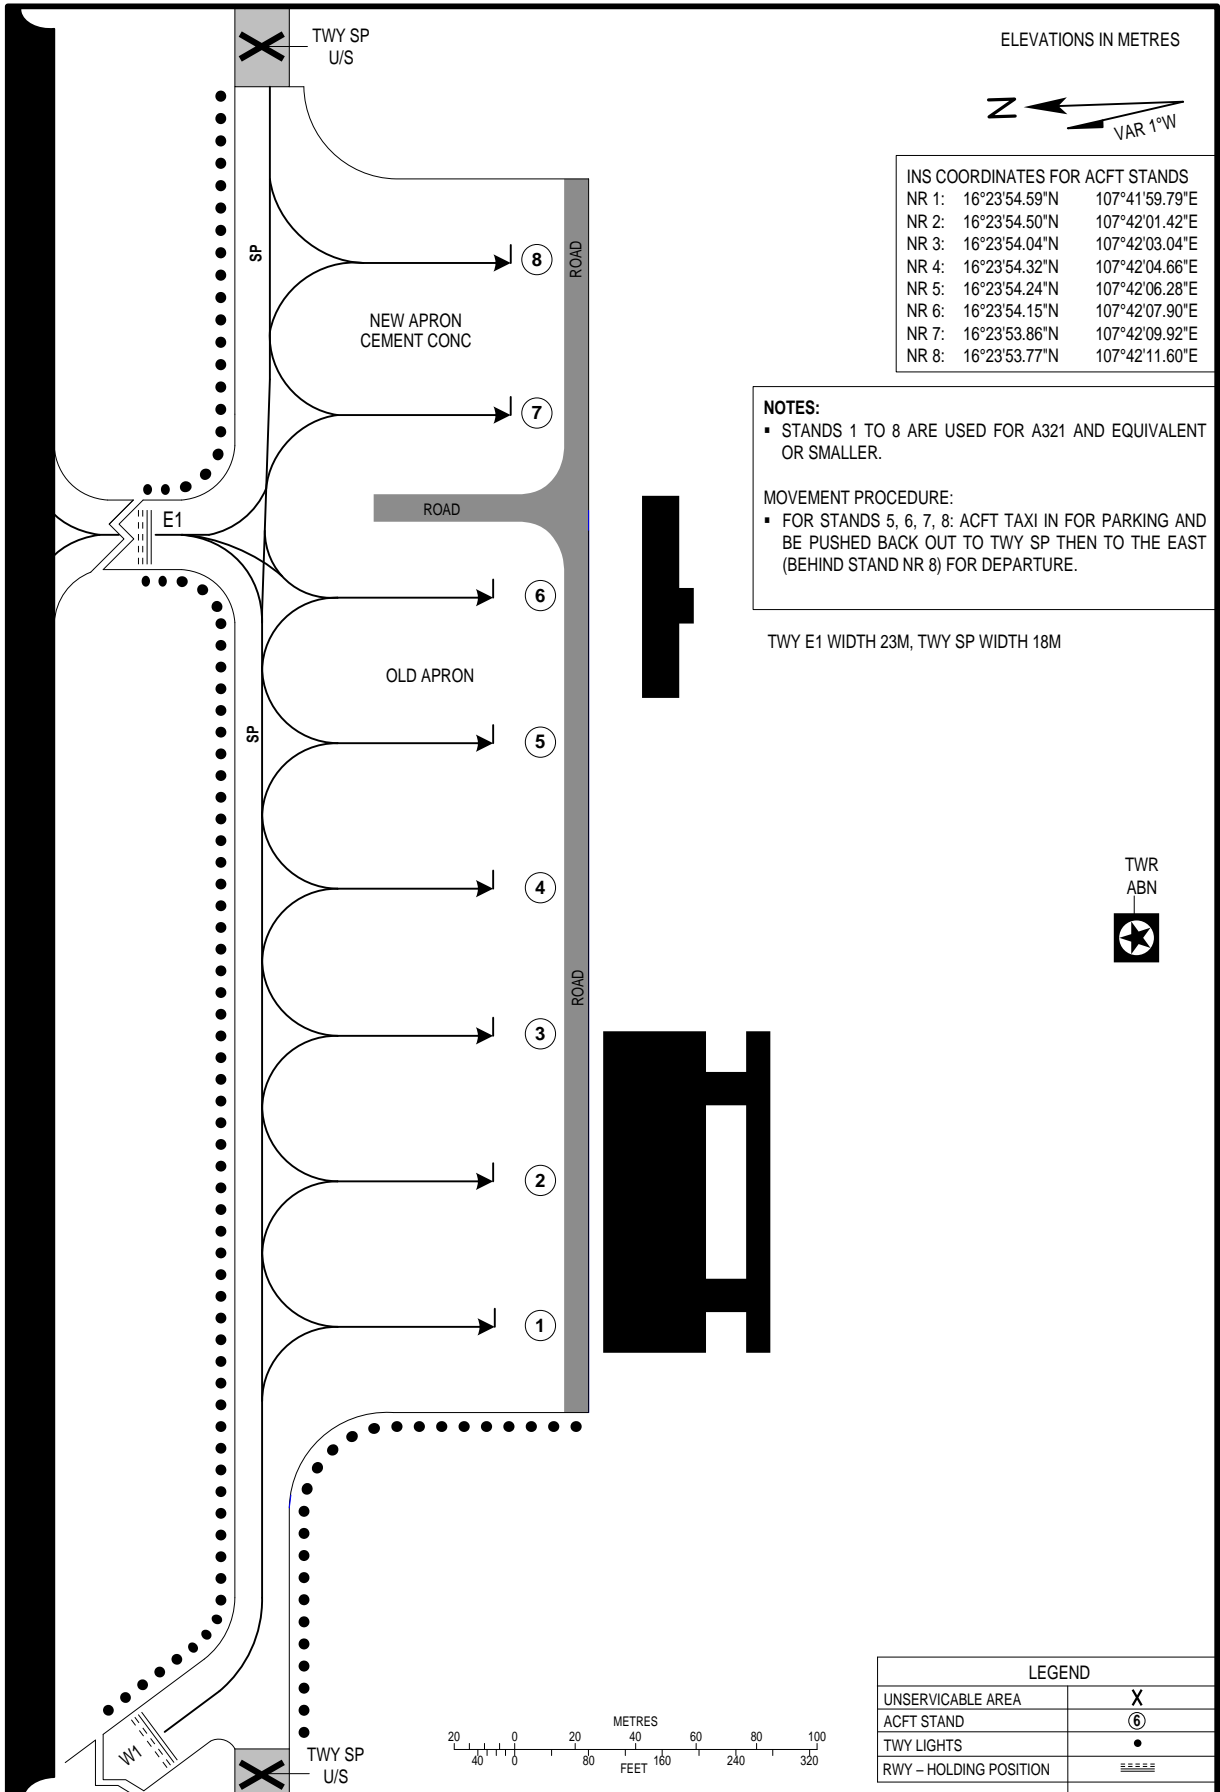

AIRCRAFT PARKING/  
DOCKING CHART - ICAO

APRON ELEV 14.6M

TWR 118.8

THUA THIEN HUE/PHU BAI INTL (VVPB)

CHANGE: WITHDRAWN OF HOT SPOT.