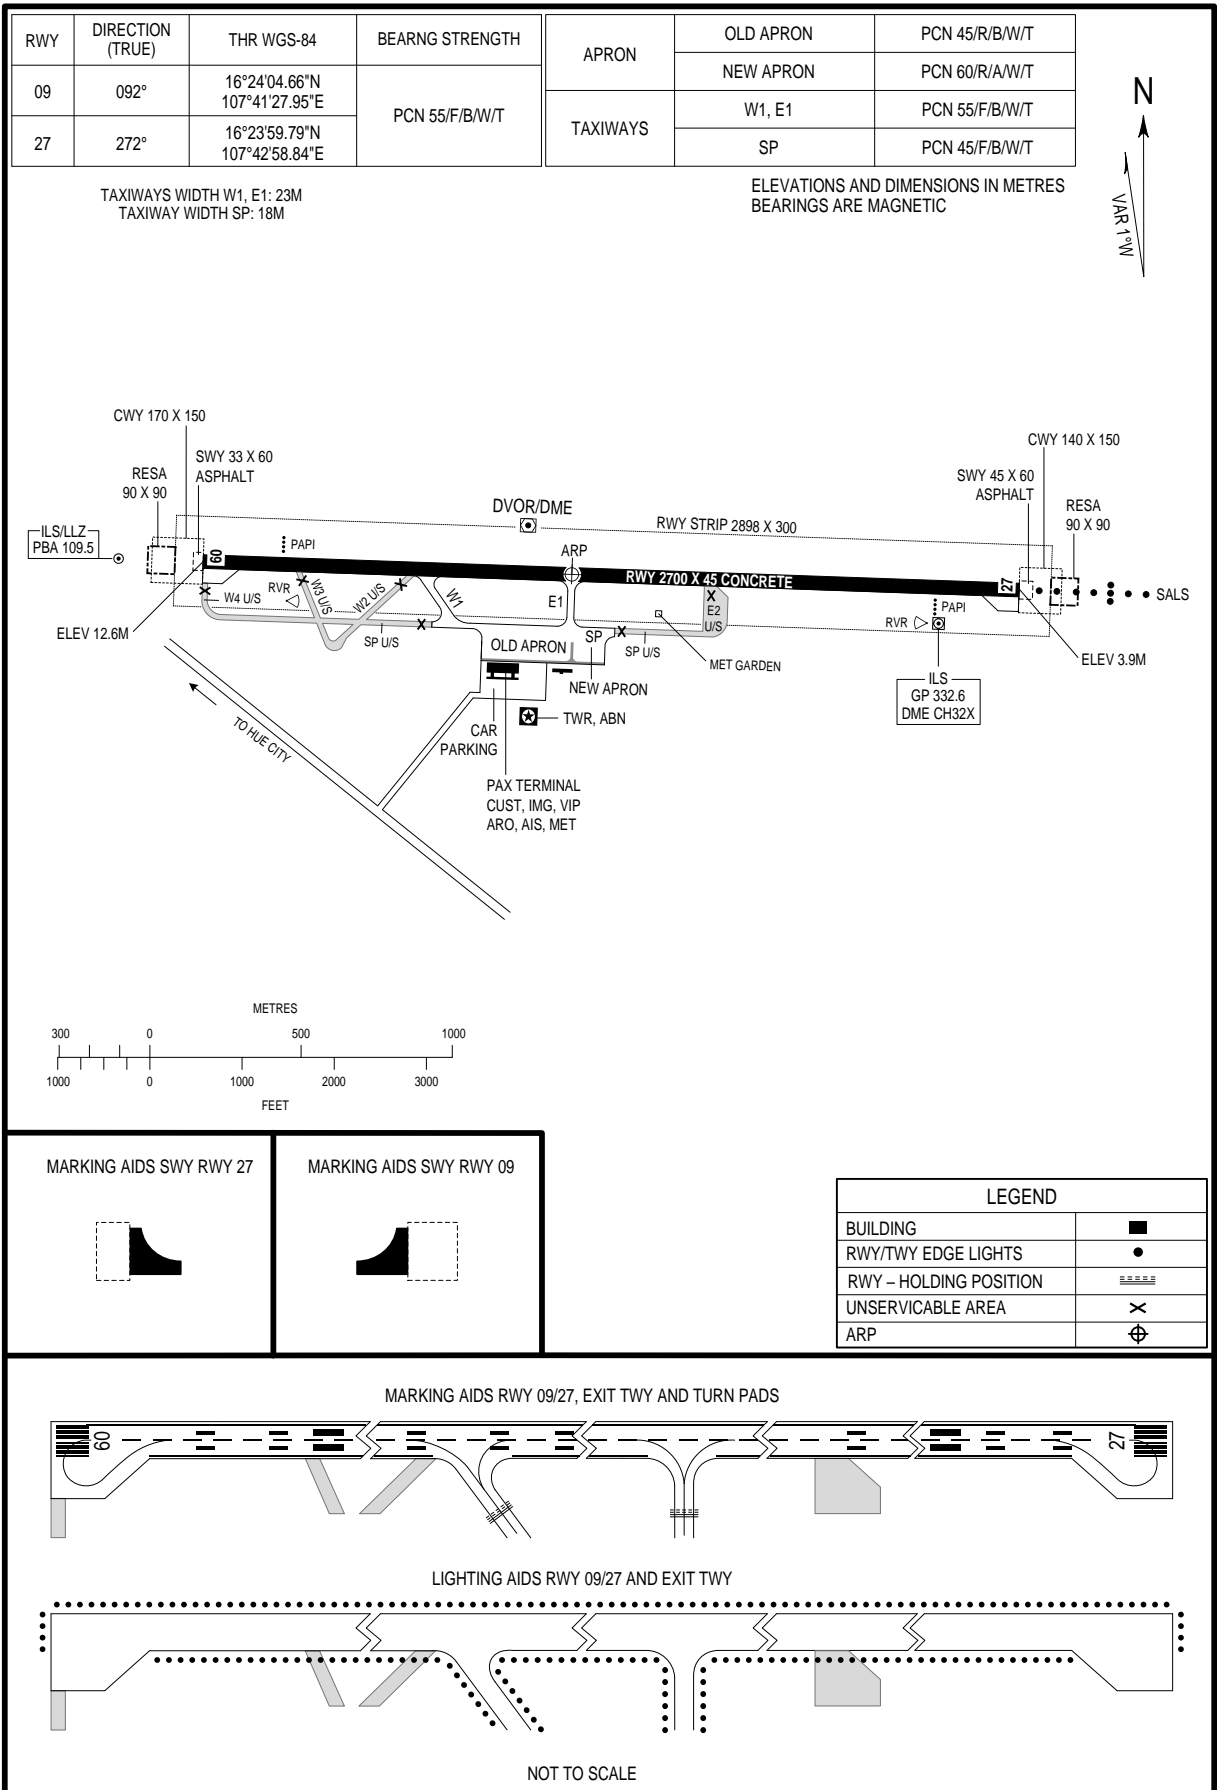

AERODROME CHART - ICAO 16°24'02"N 107°42'09"E ELEV 15.0M TWR 118.8 THUA THIEN HUE/PHU BAI INTL (VVPB)

CHANGE: WITHDRAWN OF HOT SPOTS.