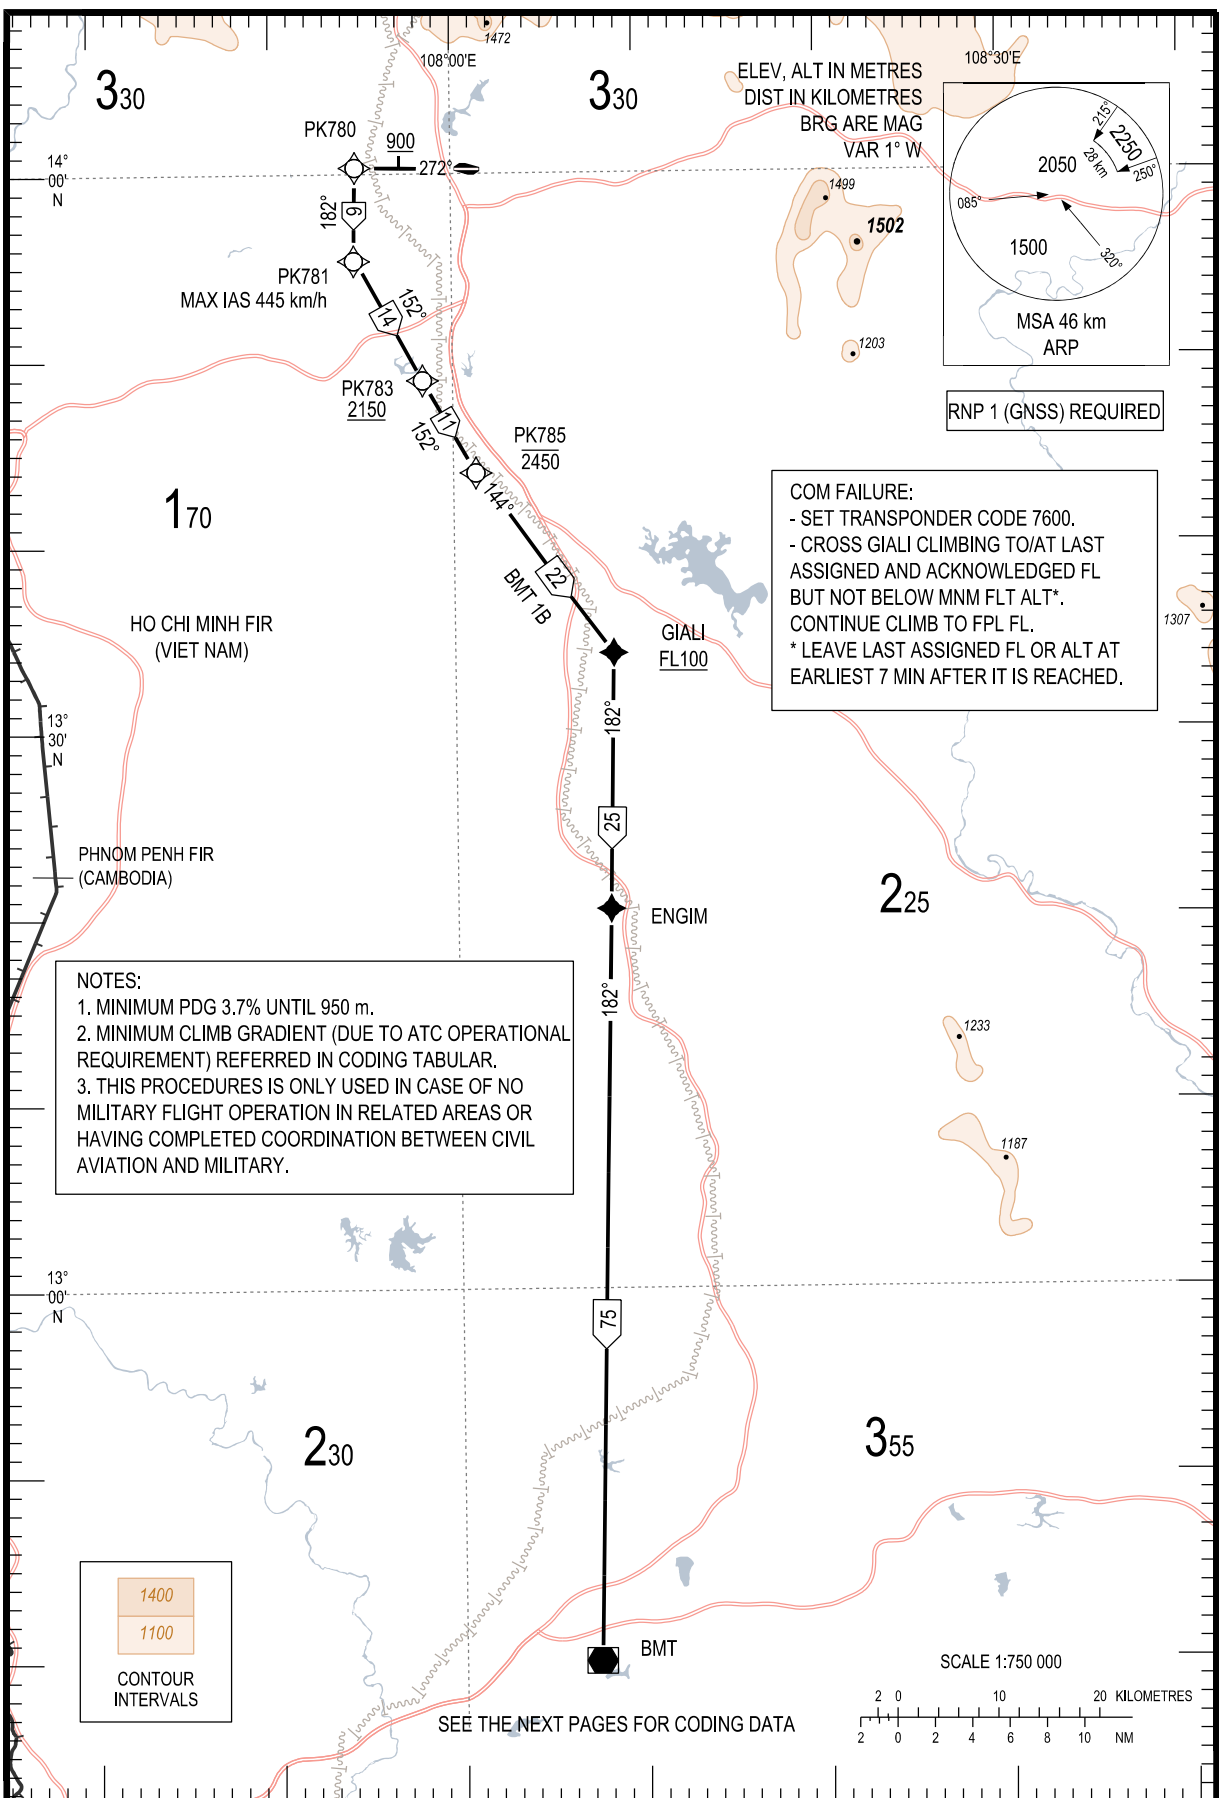

TRANSITION ALTITUDE
2750

TWR 118.1

COM FAILURE:
 - SET TRANSPONDER CODE 7600.
 - CROSS GIALI CLIMBING TO/AT LAST ASSIGNED AND ACKNOWLEDGED FL BUT NOT BELOW MNM FLT ALT*.
 - CONTINUE CLIMB TO FPL FL.
 - * LEAVE LAST ASSIGNED FL OR ALT AT EARLIEST 7 MIN AFTER IT IS REACHED.

NOTES:
 1. MINIMUM PDG 3.7% UNTIL 950 m.
 2. MINIMUM CLIMB GRADIENT (DUE TO ATC OPERATIONAL REQUIREMENT) REFERRED IN CODING TABULAR.
 3. THIS PROCEDURES IS ONLY USED IN CASE OF NO MILITARY FLIGHT OPERATION IN RELATED AREAS OR HAVING COMPLETED COORDINATION BETWEEN CIVIL AVIATION AND MILITARY.

1400
 1100
 CONTOUR INTERVALS