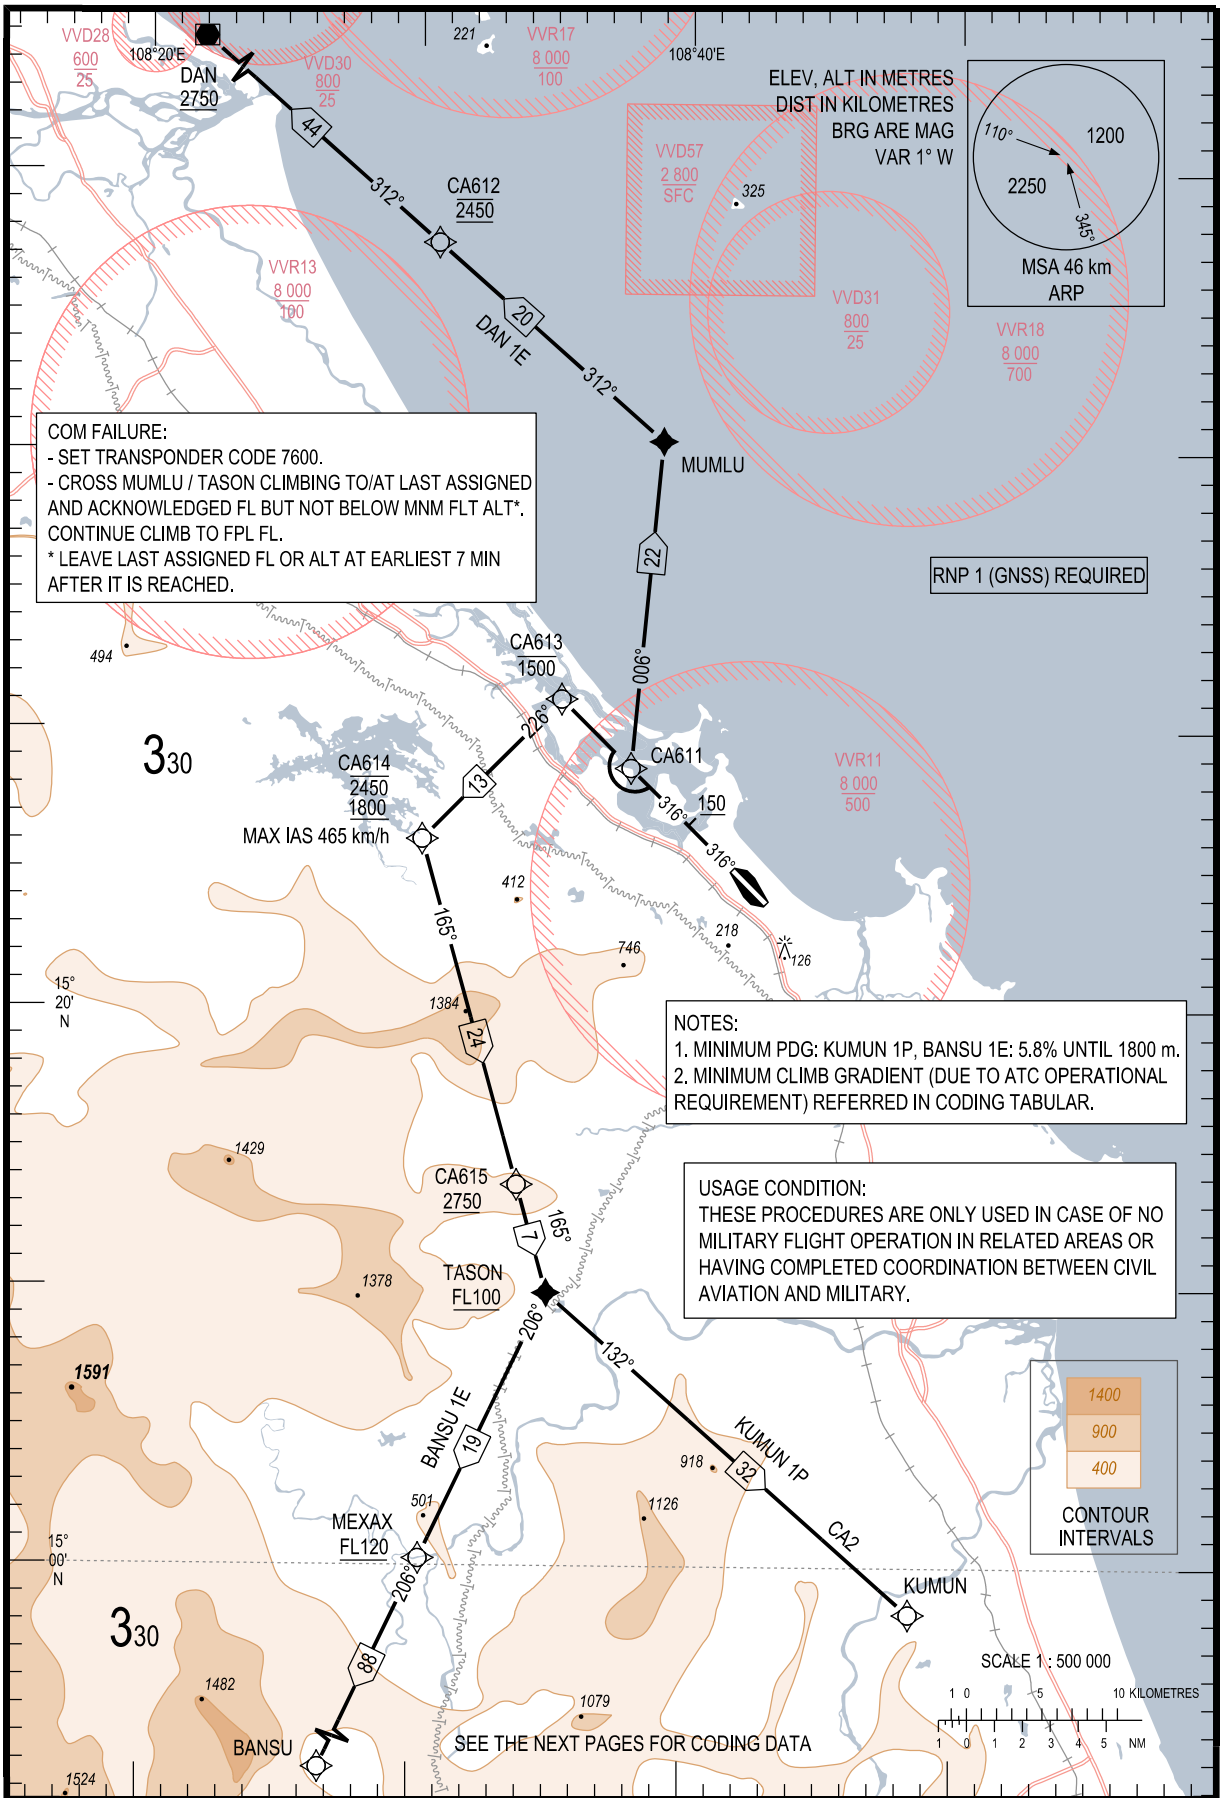

TRANSITION ALTITUDE
2750

TWR 118.25

COM FAILURE:
- SET TRANSPONDER CODE 7600.
- CROSS MUMLU / TASON CLIMBING TO/AT LAST ASSIGNED AND ACKNOWLEDGED FL BUT NOT BELOW MNM FLT ALT*. CONTINUE CLIMB TO FPL.
* LEAVE LAST ASSIGNED FL OR ALT AT EARLIEST 7 MIN AFTER IT IS REACHED.

NOTES:
1. MINIMUM PDG: KUMUN 1P, BANSU 1E: 5.8% UNTIL 1800 m.
2. MINIMUM CLIMB GRADIENT (DUE TO ATC OPERATIONAL REQUIREMENT) REFERRED IN CODING TABULAR.

USAGE CONDITION:
THESE PROCEDURES ARE ONLY USED IN CASE OF NO MILITARY FLIGHT OPERATION IN RELATED AREAS OR HAVING COMPLETED COORDINATION BETWEEN CIVIL AVIATION AND MILITARY.