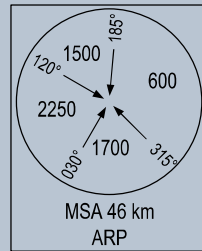

106° 30' E

107° 00' E

ELEV, ALT IN METRES
DIST IN KILOMETRES
BRG ARE MAG
VAR 1° W

REQUIRED:
1. RNAV 1 (GNSS).
2. ATS SURVEILLANCE.

030

175

235

055