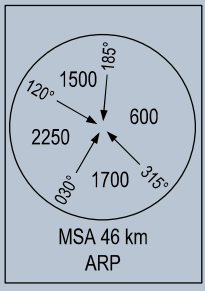

ELEV, ALT IN METRES  
DIST IN KILOMETRES  
BRG ARE MAG  
VAR 1° W

RNP 1 (GNSS) REQUIRED

235

175

270

030

055

275