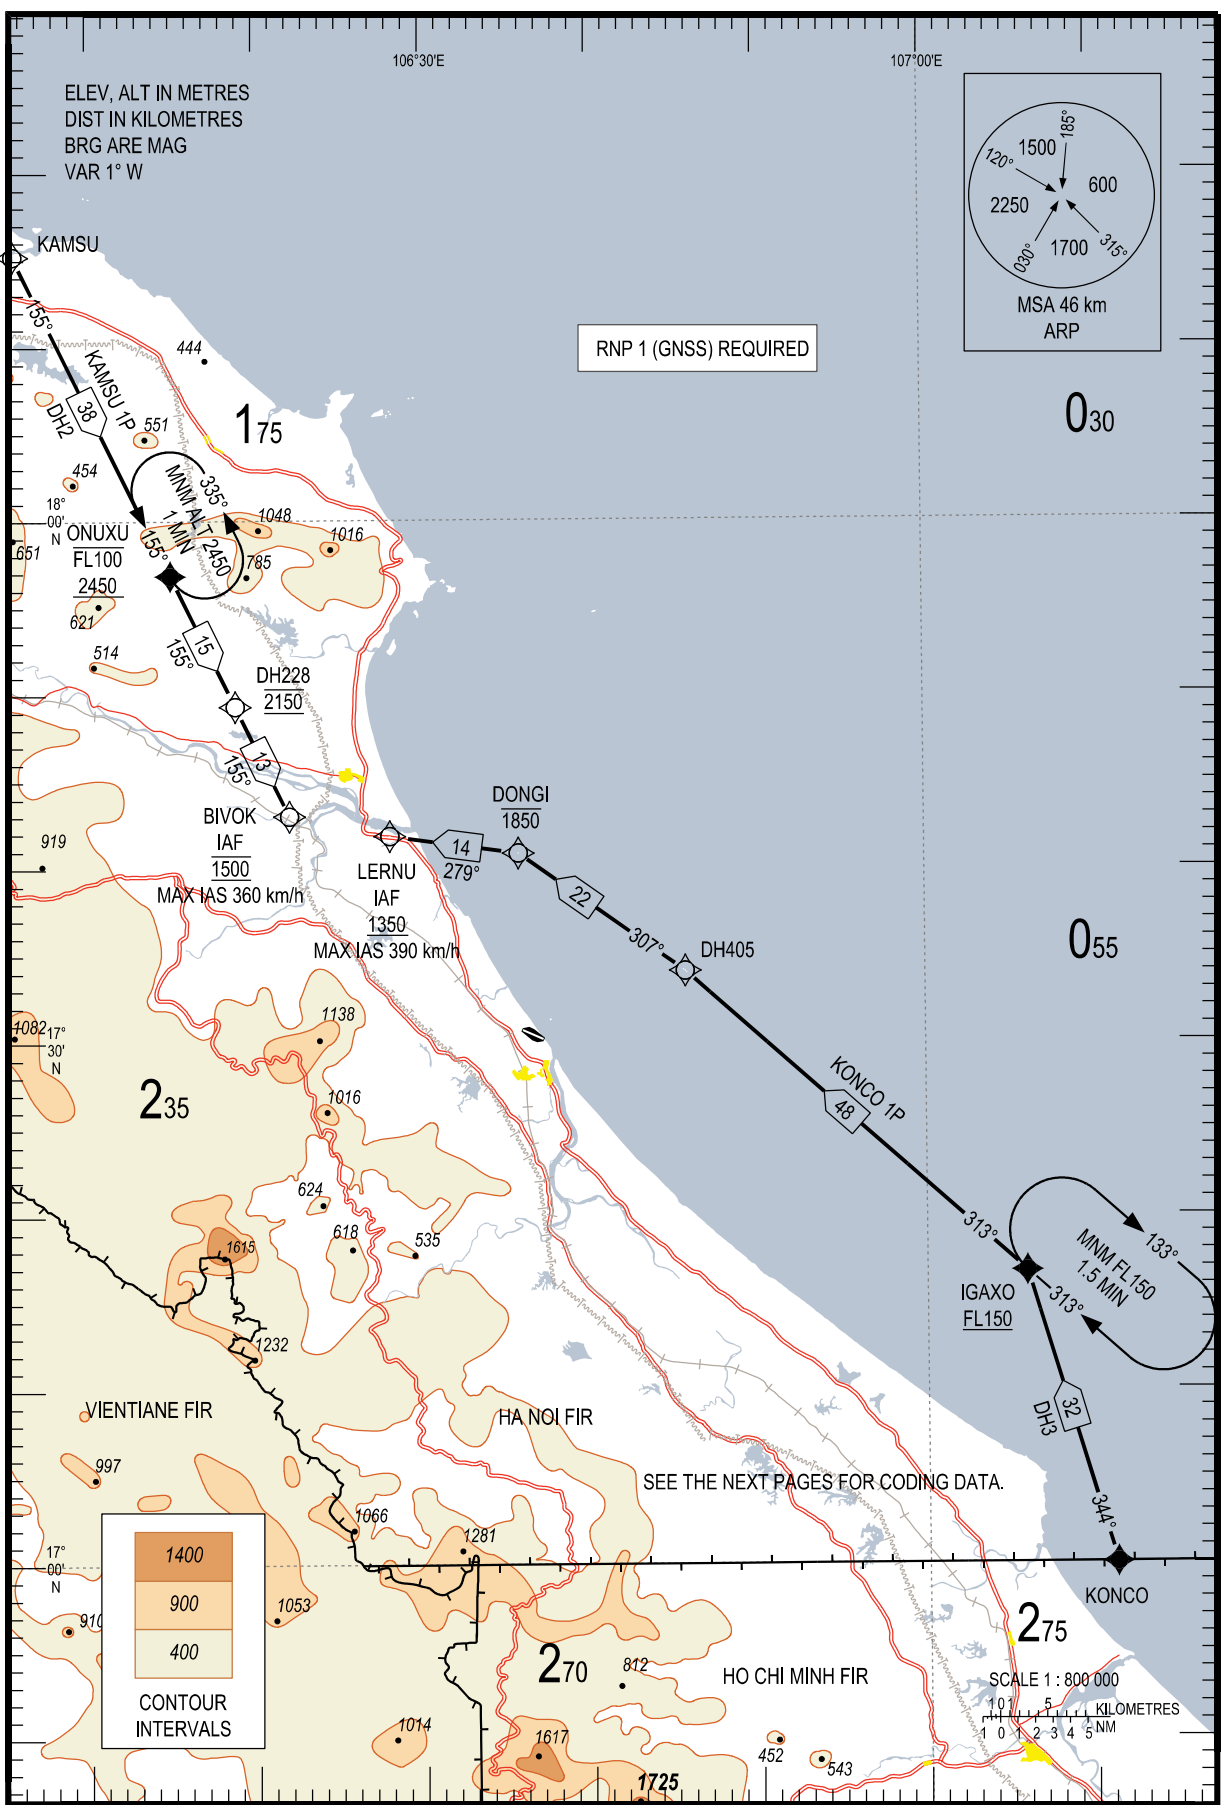

ELEV, ALT IN METRES  
DIST IN KILOMETRES  
BRG ARE MAG  
VAR 1° W

RNP 1 (GNSS) REQUIRED

235

175

270

030

055

275