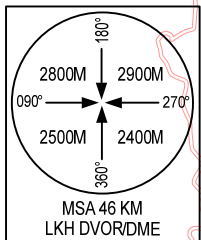

108°00'E

108°30'E

ELEV. ALT AND HGT IN METRES  
BRG ARE MAG  
VAR 0°

HONGA  
12°00'48"N  
108°17'22"E  
D16.0 R-346 LKH

LIENKHUONG  
DVOR/DME 112.3  
LKH   
11°45'15"N  
108°21'19"E

KANAM  
11°49'53"N  
108°37'54"E  
D16.9 R-074 LKH

DILIN  
11°36'13"N  
108°08'19"E  
D15.6 R-235 LKH

- RWY 09
1. HONGA TWO GOLF ARRIVAL (HONGA 2G): FROM HONGA FL110 OR ABOVE, FLY ON R-346 TO LKH VOR/DME AT 2500M.
  2. KANAM TWO GOLF ARRIVAL (KANAM 2G): FROM KANAM FL110 OR ABOVE, FLY ON R-074 TO LKH VOR/DME AT 2500M.
  3. DILIN TWO GOLF ARRIVAL (DILIN 2G): FROM DILIN FL110 OR ABOVE, FLY ON R-235 TO LKH VOR/DME AT 2500M.

11° 30' N

12° 00' N