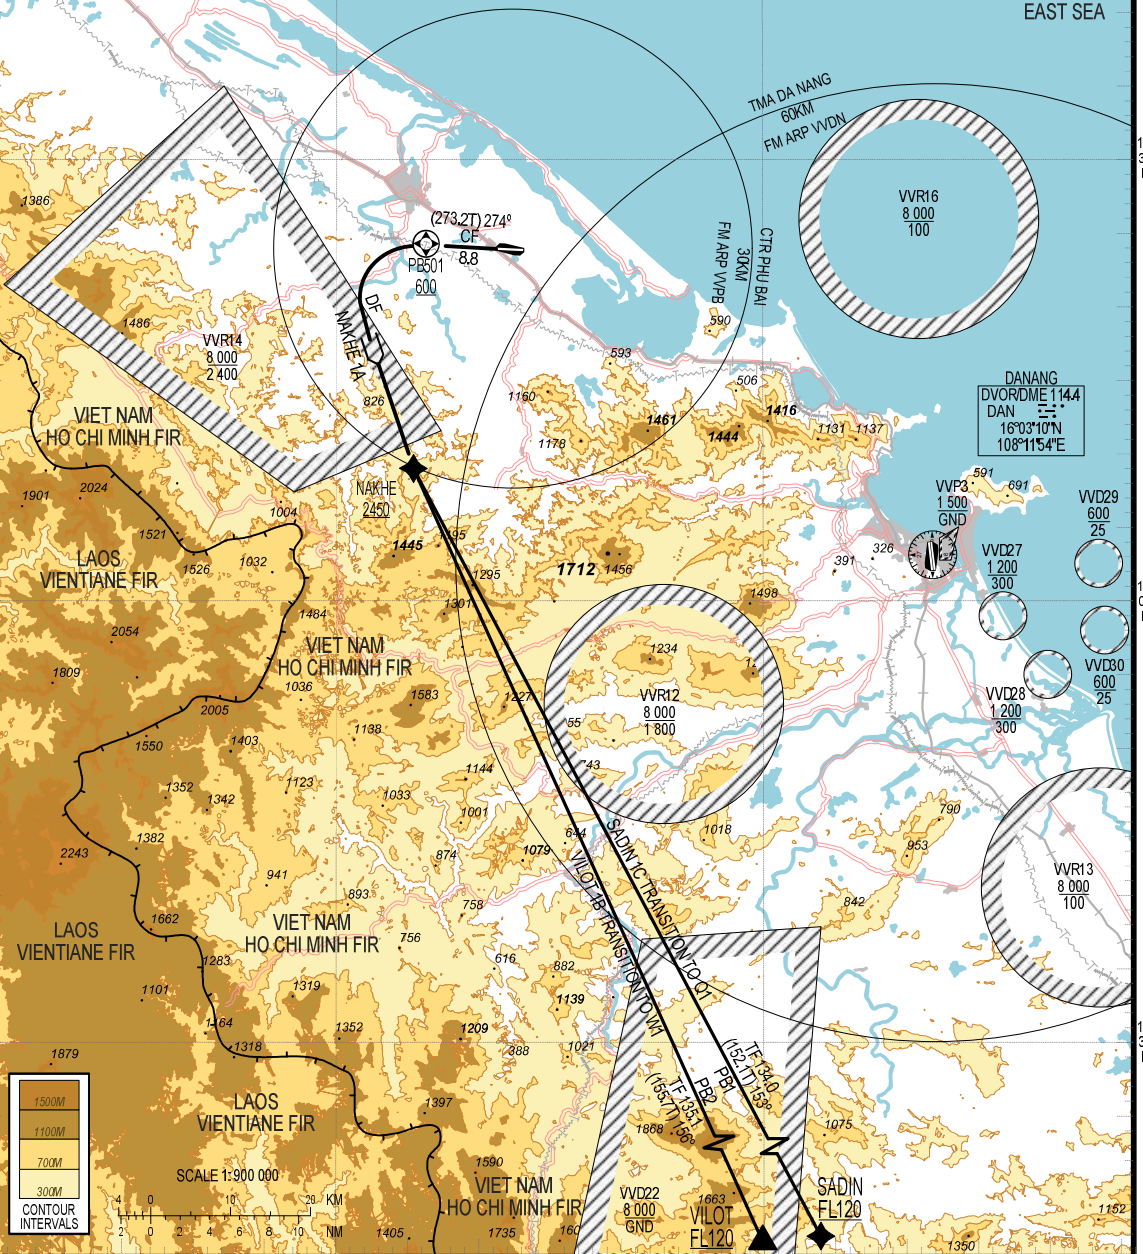

107°30'E

108°00'E

BRG ARE MAG
BRG IN PARENTHESIS ARE TRUE
ELEV, ALT, HGT IN METRES
DIST IN KM
VAR 1° W

HA NOI FIR

HO CHI MINH FIR

RNP 1 (GNSS) REQUIRED

NOTE: MINIMUM PDG 6% UNTIL REACHING 300M.

USAGE CONDITION: THESE PROCEDURES AND TRACKS ARE ONLY USED WHEN HAVING CLOSE COORDINATION WITH MILITARY AIR COMMANDER.

EAST SEA

17° 00' N

16° 30' N

16° 00' N

15° 30' N

SCALE 1:300 000

4 0 2 4 6 8 10 KM

2 0 2 4 6 8 10 NM

1405

1735

160

160

1152

1350